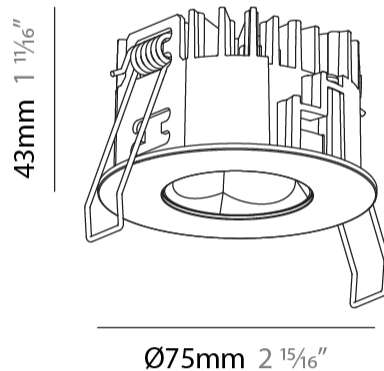

GENERAL

Series: Oiko Pro
Subseries: Oiko Pro Round
Brand: Prolicht
Division: Architectural
Mounting Type: Recessed
Mounting Location: Ceiling
Subcategory: Downlight

PHYSICAL

Shape: Round
Diameter (mm): 75
Diameter (in): 2 15/16
Height (mm): 43
Height (in): 1 11/16
Ceiling Thickness (mm): 1 - 25
Ceiling Thickness (in): 1/16 - 1 3/16
Min. Recessing Depth (mm): 50
Min. Recessing Depth (in): 1 15/16
Light Distribution: Direct
Diffuser: Lens Pack - Spread Lens / Linear Spread Lens / Honeycomb Louver
Fixture Finish: SSR / BKV / CWI / CRY / HAB / UFT / ITA / RUA / FTG / MYG / LOD / PUS / FRO / FUP / KIA / POP / BLS / SPG / MEY / GOH / GUM / CHC / COM / ABZ / JAG / OBR / MOS / ROR
Fixture Material: Aluminum Die Cast
Cut-out Measurements: 68mm / 2 11/16" Diameter

ELECTRICAL

Lamp Type: LED (Zhaga Standard)
Input Wattage (W): 14
Total Output Wattage (W): 12.7
Dimming: Dali Dimming
Driver Included: No
Driver Location: Recessed Housing
Driver Type: Constant Current - Universal (120Vac only for DALI driver)
Driver Class: Class 2
Input Voltage (V): 120 - 277
Constant Current (MA): 700

LED

Color Temperature (°K): 2700-6500 Tunable White
Max. Delivered Lumen (lm): 1381
Nominal Lumen (lm): 1460
CRI: >93 CRI
Lamp Life (hrs): 50000
Special LEDs offerings: Tunable White

OPTICAL

Reflector°: 62
Adjustability: Fixed

RATINGS AND CERTIFICATIONS

Certified By: Certified for North American Standards
IP rating: IP20